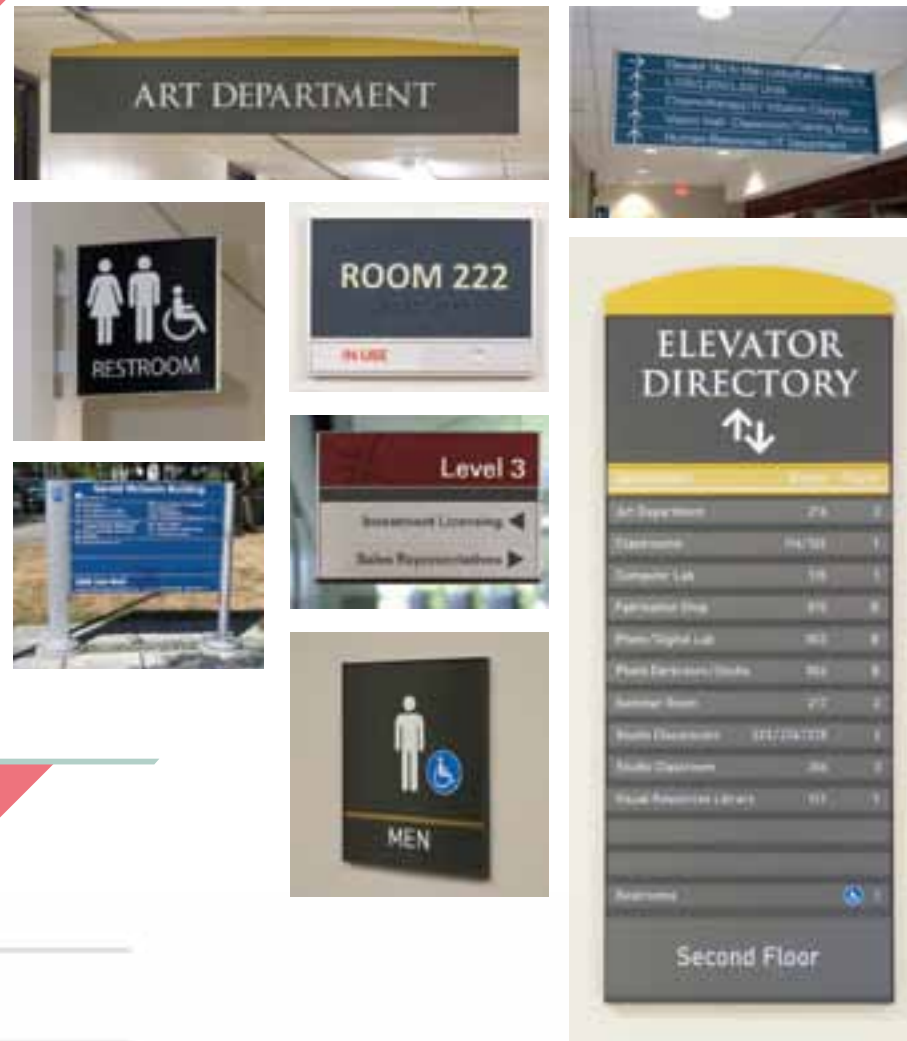

# Venus system

## system sign types

### Venus sign family

Spec sheets by application and sign type

1. Room ID horizontal [1.0]	2. Desktop horizontal [2.0]	3. Projecting horizontal [3.0]	4. Directional [4.0]	5. Suspended directional [5.0]	6. Base mount stand [6.0]
Room ID vertical [1.1]	Desktop vertical [2.1]	Projecting vertical [3.1]	Directory w/aluminum panel [4.1]	Horizontal [5.1]	Post (2 pole) [6.1]
Room ID in Use slider [1.2]	Desktop (two sided) [2.2]	Triangular [3.2]	Directory w/plastic panel [4.2]		Post (1 pole) [6.2]
Room ID with pull tabs [1.3]					
Cubical [1.4]					
Window panel [1.5]					