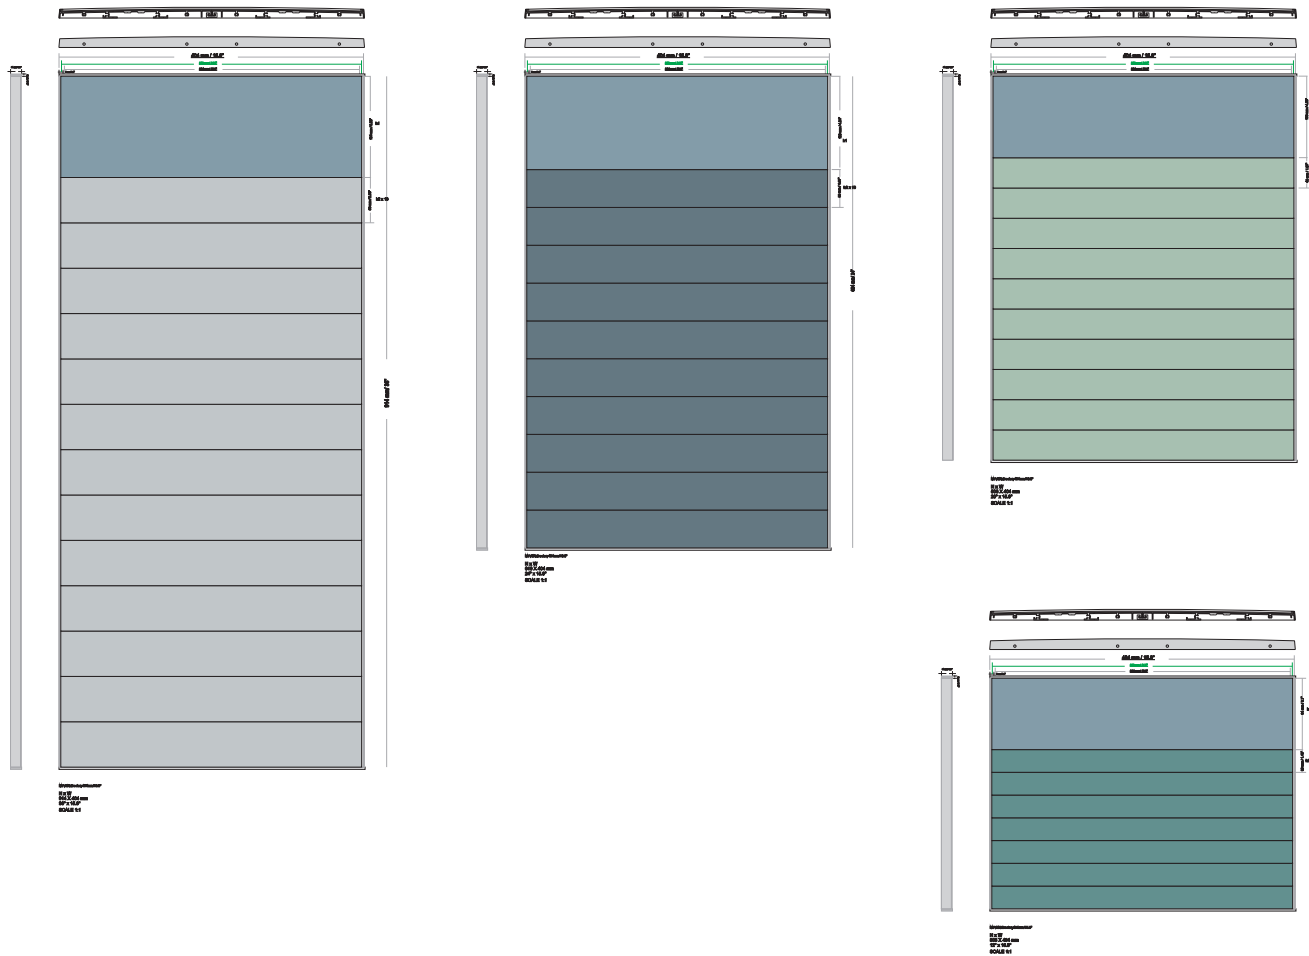

Venus Sign System

Directory with Alum Panels

404mm / 16"

NOTES:

a

EXTRUSION finish / color options:
are made from high quality aluminum
6063 with an anodized or oven cured
coating.

1. Clear anodized aluminum
2. RAL colors

b

INSERT OPTIONS:

1. Graphic sign fronts:
engraved, laminated, silk screened,
Imprinted with braille or photo metal
finished.
2. Applied vinyl on aluminum insert
- 3.1. .040 aluminum backed photopolymer
w / raised symbols / copy and ADA
compliant braille to remain background
color.
4. Acrylic cover w/ paper insert
5. Digital printing onto anodized
aluminum by Primodize ® or direct
on clear cover.

PANELS

1. Anodized aluminum Panels
2. Natural aluminum Panels

c

END CAPS finish options

1. clear anodized aluminum
2. Can be painted or powder coated.

h	Aluminum Panel Anodized / Natural					
	mm	25	30	40	50	60
inch	1	1.18	1.57	1.97	2.36	3.94