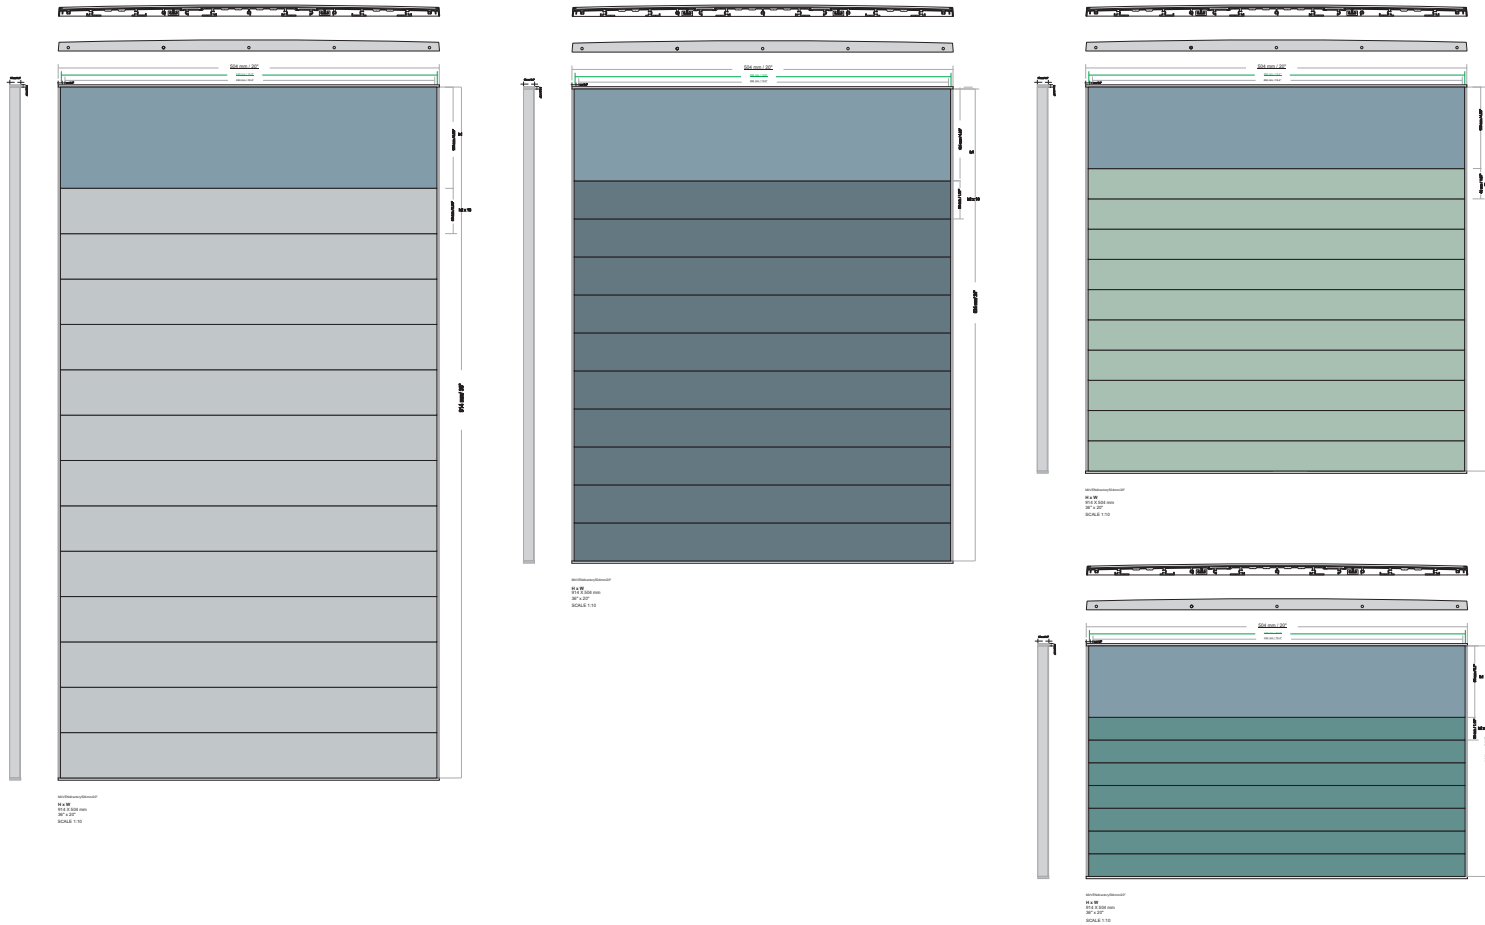

Venus Sign System

Directory with Alum Panels

504mm / 20"

NOTES:

a

EXTRUSION finish / color options:
are made from high quality aluminum
6063 with an anodized or oven cured
coating.

1. Clear anodized aluminum
2. RAL colors

b

INSERT OPTIONS:

1. Graphic sign fronts:
engraved, laminated, silk screened,
Imprinted with braille or photo metal
finished.
2. Applied vinyl on aluminum insert
- 3.1. .040 aluminum backed photopolymer
w / raised symbols / copy and ADA
compliant braille to remain background
color.
4. Acrylic cover w/ paper insert
5. Digital printing onto anodized
aluminum by Primodize ® or direct
on clear cover.

PANELS

1. Anodized aluminum Panels
2. Natural aluminum Panels

c

END CAPS finish options

1. clear anodized aluminum
2. Can be painted or powder coated.

h	Aluminum Panel Anodized / Natural						
	mm	25	30	40	50	60	100
inch	1	1.18	1.57	1.97	2.36	3.94	