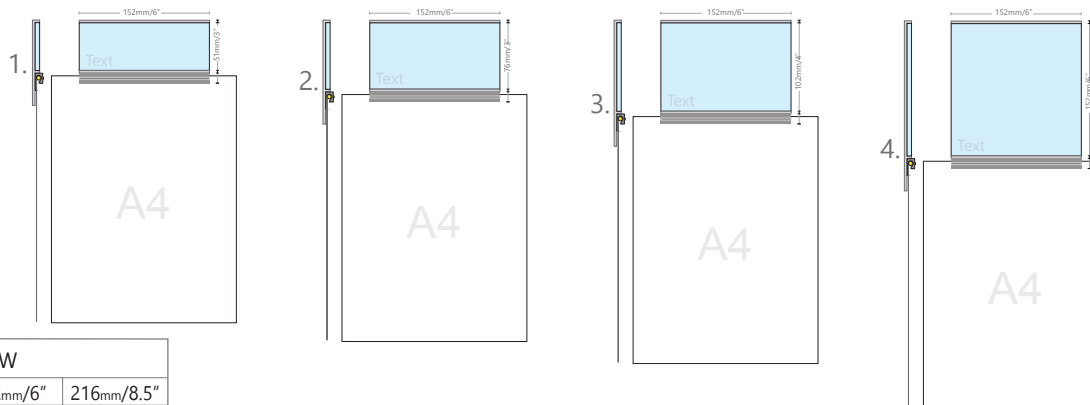

STANDARD OPTIONS:

Standard sizes

No.	Part No.	H		W		
		mm	inch	102mm/4"	152mm/6"	216mm/8.5"
1	Mir5023	152	6	■	■	■
2	Mir5024	152	6	■	■	■
3	Mir5025	152	6	■	■	■
4	Mir5026	152	6	■	■	■
5	Mir5027	152	6	■	■	■

Reflection Sign Family  
Room ID With Note Bar

**a**  
EXTRUSION  
are made from high quality aluminum 6063 thickness of 3 mm 0.118"

Standard finish colors  
1. Clear anodized aluminum

Custom Made finish color options:  
1. powder coating  
2. painting

**b**  
GRAPHIC METHOD  
Up datable inserts behind acrylic panel  
1. w/in-house computer paper inserts  
2. Silk screen Printing  
3 Digital Printing  
4. vinyl inserts, alum' inserts or materials with a small degree of flexibility, such acrylic, wood veneer...

Acrylic Panel Surface  
1. on acrylic surface ADA and Brail  
2. Digital Printing on vinyl  
3. Silk screen Printing on vinyl

1.5