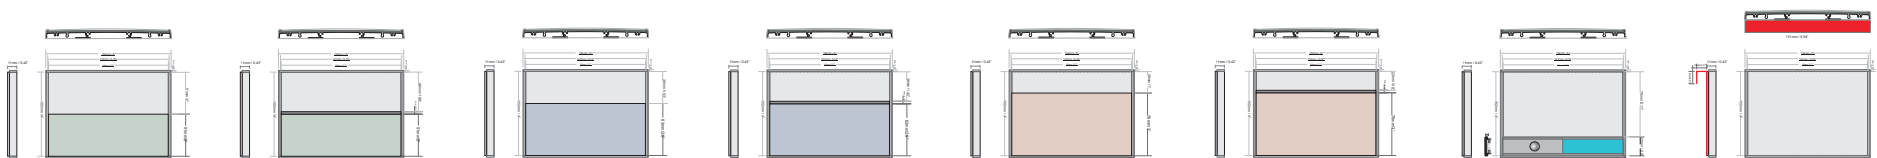

— STANDARD OPTIONS: —

2. Room ID 4"x6"
Mir2401

3. Room ID 4"x6"
Mir2402

4. Room ID 4"x6"
Mir2403

5. Room ID 4"x6"
Mir2404

6. Room ID 4"x6"
Mir2405

7. Room ID 4"x6"
Mir2406

8. In Use Slider 4"x6"
Mir2407

9. Cubicle 4"x6"
Mir2408