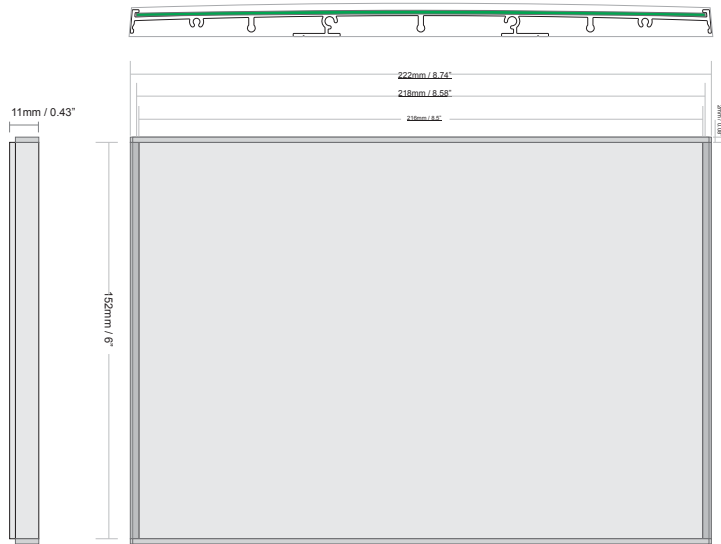

## Venus Sign Family

### Room ID (A) 6"x 8.74"

1. Room ID 6"x8.74"  
Mir2418

a

EXTRUSION finish/color options:  
are made from high quality aluminum  
6063 with an anodized or oven cured  
coating

1. Clear anodized aluminum

b

INSERT OPTIONS:

1. Graphic sign fronts:  
engraved, laminated, silk screened,  
Imprinted with braille or photo metal  
finished
2. Applied vinyl on aluminum insert
3. 1. .040 aluminum backed  
photopolymer w/ raised  
symbols/copy and ADA compliant  
braille. Tip symbols/copy to contrast  
background. braille to remain  
background color
4. Acrylic cover w/ paper insert
5. Digital printing onto anodized  
aluminum by Primodize® or direct  
on clear cover