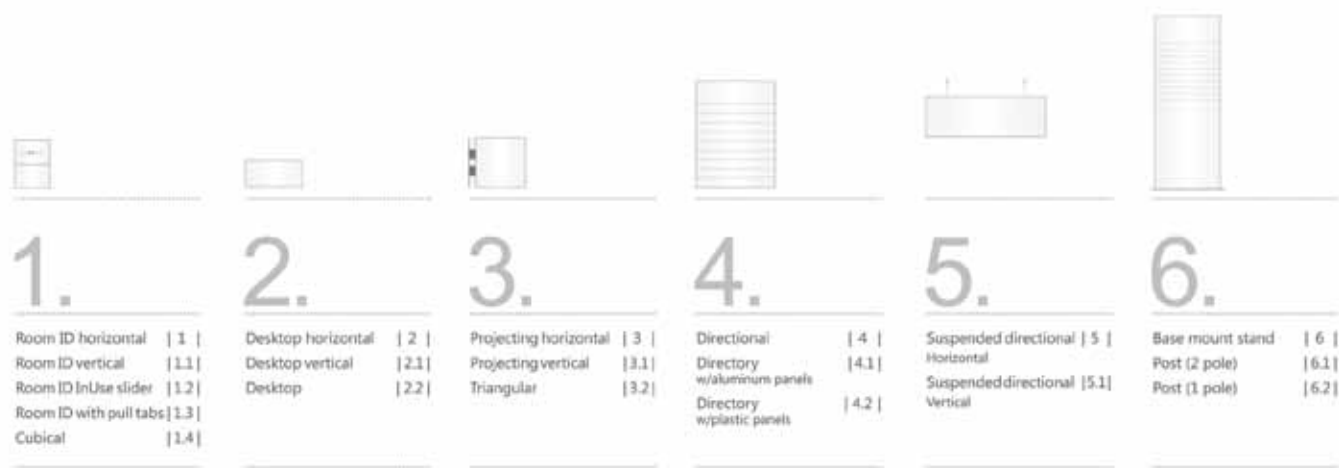

system features and benefits

ADA and braille options

ADA and braille can be featured on every sign from Mirtec's Jupiter / Orion system.

Design

Curved, traditional design
Elegant
Brushed aluminum sign frame

Adaptable

Easily change inserts with a small suction cup.

Smart

All signs from the Jupiter/Orion system, whether large or compact, interior or exterior, feature its cutting edge curved technology and adaptable design. The graphic message becomes prominent due to the shape of the profile.

Large signs

Sophisticated weight distribution technology, perfect for large suspended and projecting signs.

Materials

End caps – Anodized Aluminum or ABS plastic (up to 300mm/11.81”).

Frame / Body – Anodized Aluminum extrusions

Inserts

Modular, standard sizes and custom sizes per request.

Easily convertible with any insert material ranging in 0.5mm/0.020” to 3 mm/ 1.18” thickness.

Variety of materials.

Assembly

Quick and simple assembly.

Installation

Quick and simple installation, vandal-proof.

Interior /exterior

Jupiter/Orion system includes cost-effective solutions for both interior and exterior needs. This diversity of functions within the same style makes the wayfinding system professional, consistent and clear.

Industry sectors

Healthcare facilities, universities, museums, corporate buildings, financial facilities, retail businesses, libraries and more.

Green

The Jupiter/Orion system is made of anodized aluminum extrusions, a sustainable and recyclable resource.

system tools

Design tools:

gallery

accents

backers

Scan code for our online system tools and resources

Technical tools:

spec sheets

assembly guide

installation guide

insert guide

system standard sizes

PART NO.	H W																
	mm / inch		Mir 0976	Mir 0977	Mir 0978	Mir 0979	Mir 1095	Mir 0979a	Mir 1106	Mir 1064	Mir 1105	Mir 1250	Mir 1065	Mir 1066	Mir 0174a	Mir 0176a	Mir 0179a
1	102 / 4"		■	■	■	■	■										
2	152 / 6"		■	■	■	■	■										
3	203 / 8"		■	■	■	■	■	■									
4	216 / 8.5"						■										
5	280 / 11"						■	■									
6	305 / 12"							■	■								
7	432 / 17"							■									
8	609 / 24"								■								
9	914 / 36"									■							
10	1219 / 48"										■						
11	1524 / 60"											■					

Jupiter / Orion system portrait orientation

PART NO.	H W													
	mm / inch		102 / 4"	152 / 6"	203 / 8"	216 / 8.5"	280 / 11.0"	300 / 11.8"	355 / 14"	406 / 16"	500 / 19.7"	609 / 24"	914 / 36"	1219 / 48"
1	Mir 0973	40 / 1.57"	■	■	■									
2	Mir 0974	60 / 2.36"		■			■							
3	Mir 0975	80 / 3.14"		■			■							
4	Mir 0976	100 / 3.93"	■	■										
5	Mir 0977	120 / 4.72"	■											
6	Mir 0978	150 / 5.90"	■	■	■	■	■							
7	Mir 0979	200 / 7.87"		■	■	■	■							
8	Mir 1095	217 / 8.54"					■		■					
9	Mir 0979a	221 / 8.70"					■							
10	Mir 1106	300 / 11.8"					■		■					
11	Mir 1064	400 / 15.7"								■	■	■	■	
12	Mir 1065	500 / 19.7"									■	■	■	
13	Mir 1069	600 / 23.6"										■	■	

Jupiter / Orion system landscape orientation