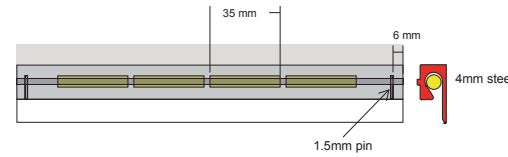

STANDARD OPTIONS:

Extrusion		Bar Width		4mmRoll
mm	inch	mm	inch	Quantity
152	5.98	136	5.35	4
222	8.74	207	8.14	6

Standard sizes		A		AA		AAA	
No.	Part No.	H x W		H x W		H x W	
		mm	inch	mm	inch	mm	inch
1	Mir2124	152 x 222	6 x 8.74	222 x 222	8.74 x 8.74	280 x 222	11 x 8.74
2	Mir2264	152 x 254	6 x 10	254 x 254	10 x 10		

1.5

Venus Sign Family
Note Bar (Paper Holder)

NOTES:

a

EXTRUSION finish/color options:
are made from high quality aluminum 6063 with an anodized or oven cured coating

1. Clear anodized aluminum

b

INSERT OPTIONS:

1. Graphic sign fronts:
engraved, laminated, silk screened, Imprinted with braille or photo metal finished
2. Applied vinyl on aluminum insert
3. 1. .040 aluminum backed photopolymer w/ raised symbols/copy and ADA compliant braille. Tip symbols/copy to contrast background. braille to remain background color
4. Acrylic cover w/ paper insert
5. Digital printing onto anodized aluminum by Primodize® or direct on clear cover