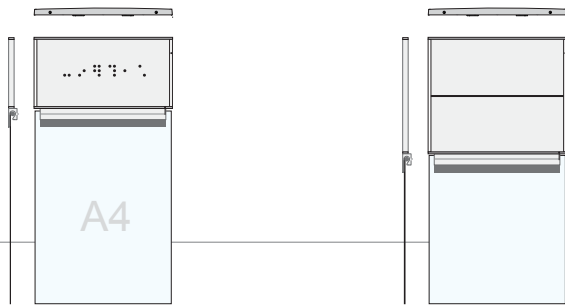

STANDARD OPTIONS:

Extrusion		Bar Width		4mmRoll
mm	inch	mm	inch	Quantity
152	5.98	136	5.35	4
222	8.74	207	8.14	6

Standard sizes		A		AA		AAA	
No.	Part No.	H x W		H x W		H x W	
		mm	inch	mm	inch	mm	inch
1	Mir2124	152 x 222	6 x 8.74	222 x 222	8.74 x 8.74	280 x 222	11 x 8.74
2	Mir2264	152 x 254	6 x 10	254 x 254	10 x 10		

1.5

Venus Sign Family
Note Bar (Paper Holder)

NOTES:

a

EXTRUSION finish/color options:
are made from high quality aluminum 6063 with an anodized or oven cured coating

1. Clear anodized aluminum

b

INSERT OPTIONS:

1. Graphic sign fronts:
engraved, laminated, silk screened, Imprinted with braille or photo metal finished
2. Applied vinyl on aluminum insert
3. 1. .040 aluminum backed photopolymer w/ raised symbols/copy and ADA compliant braille. Tip symbols/copy to contrast background. braille to remain background color
4. Acrylic cover w/ paper insert
5. Digital printing onto anodized aluminum by Primodize® or direct on clear cover