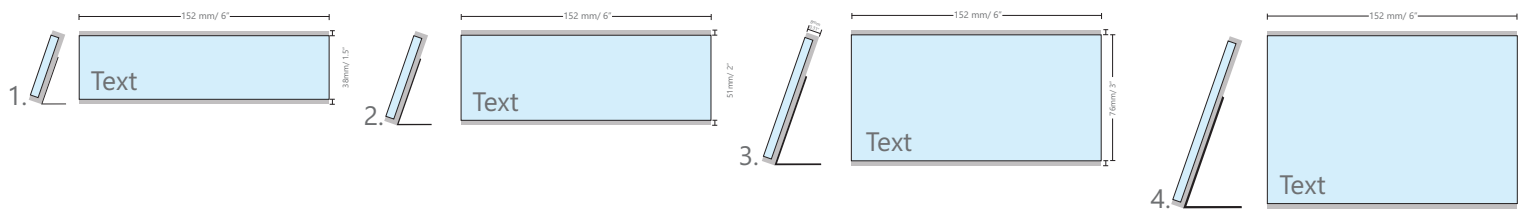

Reflection Sign Family

Desktop 2

a

EXTRUSION
are made from high quality aluminum 6063 thickness of 3 mm 0.118"

Standard finish colors

1. Clear anodized aluminum

Custom Made finish color options:

1. powder coating
2. painting

b

GRAPHIC METHOD

Up datable inserts behind acrylic panel

1. w/in-house computer paper inserts
2. Silk screen Printing
- 3 Digital Printing
4. . vinyl inserts, alum' inserts or materials with a small degree of flexibility, such acrylic, wood veneer...

STANDARD OPTIONS:

Standard sizes

No.	Part No.	H		W		
		mm	inch	102mm/4"	152mm/6"	216mm/8.5"
1	Mir5037	38	1.5	■	■	■
2	Mir5038	51	2	■	■	■
3	Mir5039	76	3	■	■	■
4	Mir5040	102	4	■	■	■
5	Mir5041	152	6	■	■	■

2.1