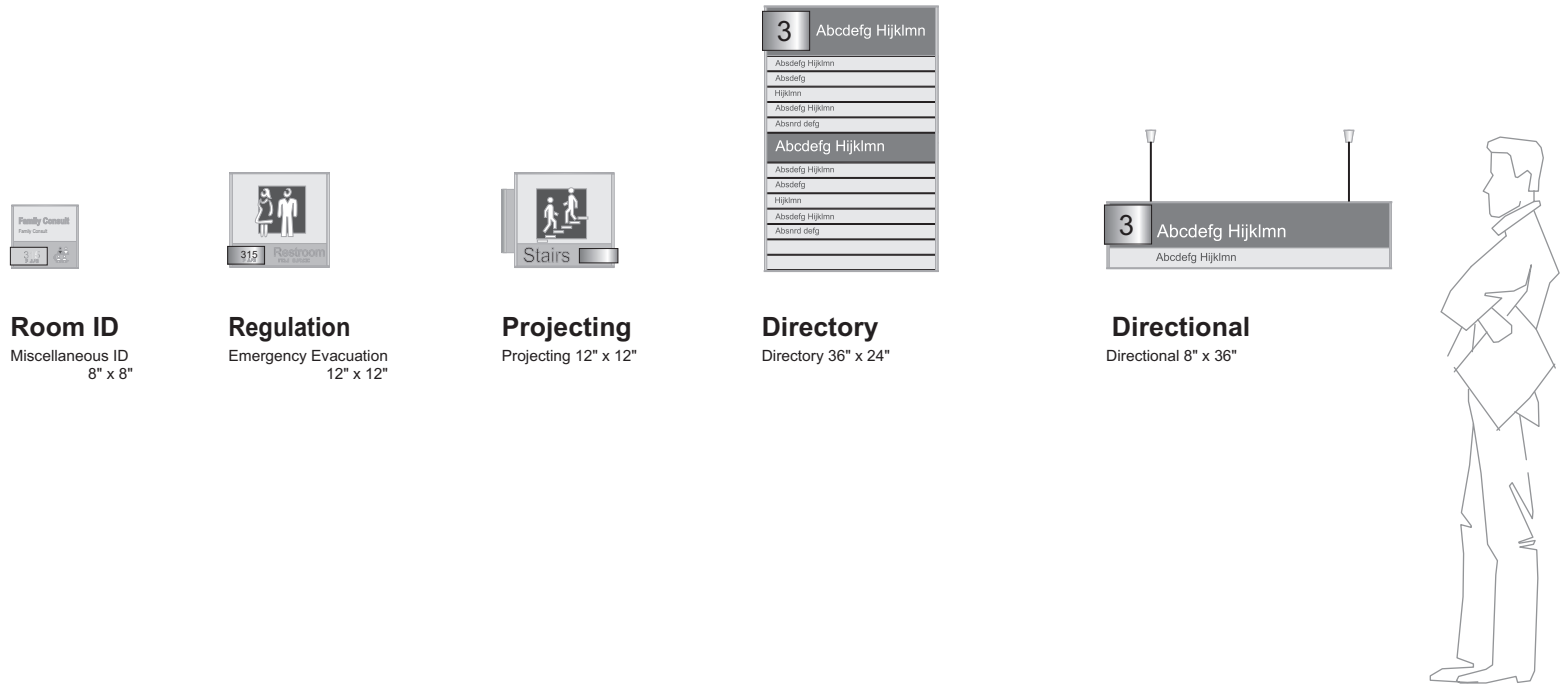

Directional
Directional 8" x 36"

[Download Spec](#)

Violin design - VENA

CSS pre design can integrate your design and your finger print design motive based on GEOMETRIC contour

Version 010817 all rights reserved Mirtec 2017

Mirtec
architectural signage solutions

Room ID

Your finger print

Inspiration

Shape

Room ID
Miscellaneous ID
8" x 8"

Regulation
Emergency Evacuation
12" x 12"

Projecting
Projecting 12" x 12"

Directory
Directory 36" x 24"

Directional
Directional 8" x 36"

[Download Spec](#)

[Download Spec](#)

Room ID

Your finger print

Inspiration

Shape